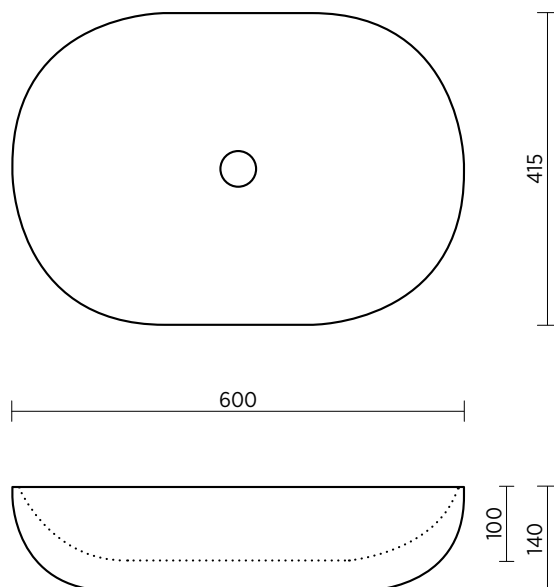

# SALA BASIN

## Large above counter basin, super-ellipse

ORDER CODE	191021
TAPHOLE	No taphole
WASTE	Suits 32 mm waste.
OVERFLOW	No overflow.
MATERIAL	Vitreous china.
FINISH	Gloss.
COLOUR	White.
FIXING	Always use the actual basin to verify cutout. Use silicone sealant. Do not use epoxy type adhesives.

### Please note

- All measurements are in millimetres.
- Dimensions are nominal and subject to normal ceramic manufacturing variations of  $\pm 5$ mm.
- Fixing: Use silicone sealant. DO NOT USE EPOXY TYPE ADHESIVES.
- Always use the actual basin to verify cutout.
- Specifications may vary without notice as part of our continuous improvement practices.
- Clean with a damp cloth. Do not use abrasive cleaners, liquids or pastes.